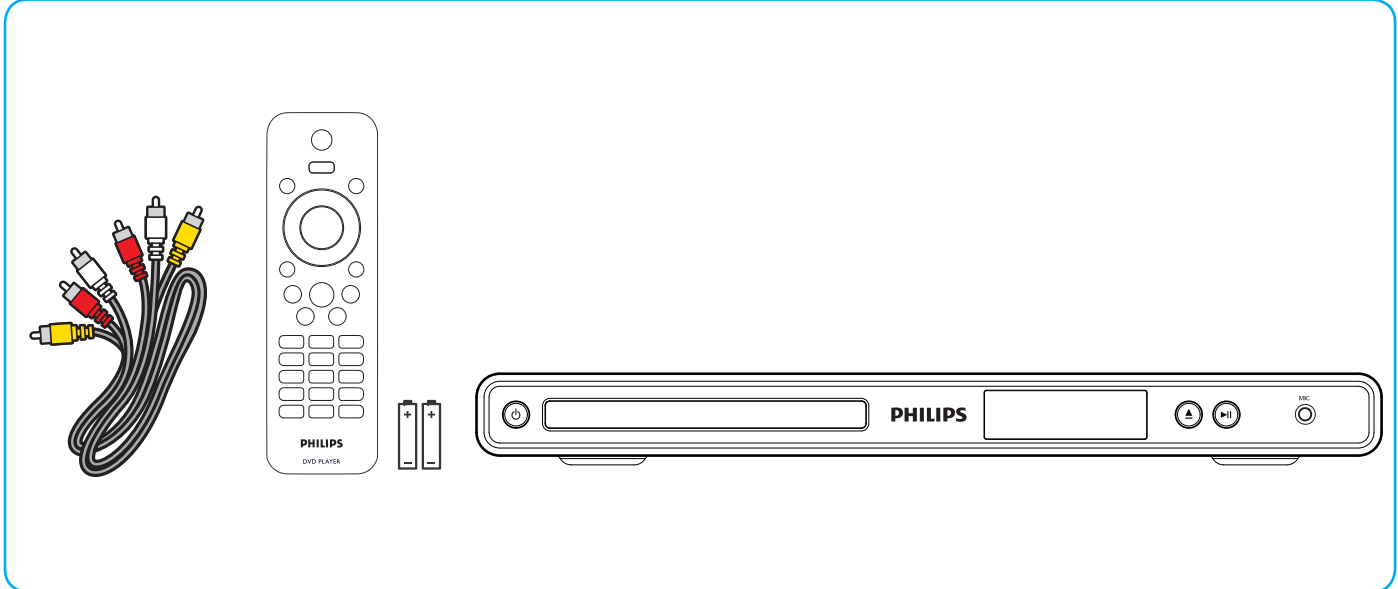

3

Register your product and get support at
www.philips.com/welcome

DVP3310K

Warning

- Risk of overheating! Never install the DVD player in a confined space. Always leave a space of at least four inches around the DVD player for ventilation. Ensure the curtains or other objects never cover the ventilation slots on the DVD player.
- Never place the DVD player, remote control or batteries near naked flames or other heat sources, including direct sunlight.
- Only use this DVD player indoors. Keep this DVD player away from water, moisture and liquid-filled objects.
- Never place this DVD player on other electrical equipment.
- Keep away from this DVD player during lightning storms.
- Where the mains plug or an appliance coupler is used as the disconnect device, the disconnect device shall remain readily operable.
- Visible and invisible laser radiation when open. Avoid exposure to beam.