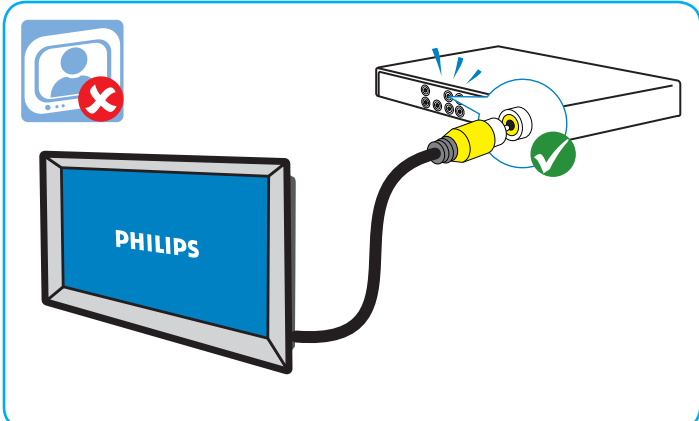

3

Register your product and get support at
www.philips.com/welcome

DVP3310K

Warning

- Risk of overheating! Never install the DVD player in a confined space. Always leave a space of at least four inches around the DVD player for ventilation. Ensure the curtains or other objects never cover the ventilation slots on the DVD player.
- Never place the DVD player, remote control or batteries near naked flames or other heat sources, including direct sunlight.
- Only use this DVD player indoors. Keep this DVD player away from water, moisture and liquid-filled objects.
- Never place this DVD player on other electrical equipment.
- Keep away from this DVD player during lightning storms.
- Where the mains plug or an appliance coupler is used as the disconnect device, the disconnect device shall remain readily operable.
- Visible and invisible laser radiation when open. Avoid exposure to beam.

警告

- 小心过热! 切勿将DVD播放机安装在封闭空间内。始终在DVD播放机周围留出至少4英寸的空间以便通风。确保窗帘或其它物体不会遮挡DVD播放机上的通风槽。
- 切勿将DVD播放机、遥控器或电池放在明火或其它热源(包括直射的阳光)附近。
- 仅在室内使用此DVD播放机。让此DVD播放机远离水、湿气和盛有液体的物体。
- 切勿将此DVD播放机放在其它电子设备上面。
- 雷电天气期间, 请远离此DVD播放机。
- 将电源插头或设备耦合器用作断电设备时, 该断电设备应可以随时使用。
- 该设备打开时, 存在可见及不可见的激光辐射。避免直视激光束。