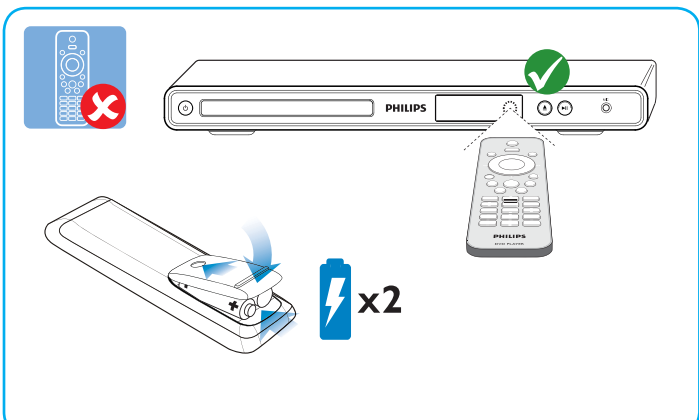

3

Register your product and get support at
www.philips.com/welcome

DVP3310K

Warning

- Risk of overheating! Never install the DVD player in a confined space. Always leave a space of at least four inches around the DVD player for ventilation. Ensure the curtains or other objects never cover the ventilation slots on the DVD player.
- Never place the DVD player, remote control or batteries near naked flames or other heat sources, including direct sunlight.
- Only use this DVD player indoors. Keep this DVD player away from water, moisture and liquid-filled objects.
- Never place this DVD player on other electrical equipment.
- Keep away from this DVD player during lightning storms.
- Where the mains plug or an appliance coupler is used as the disconnect device, the disconnect device shall remain readily operable.
- Visible and invisible laser radiation when open. Avoid exposure to beam.