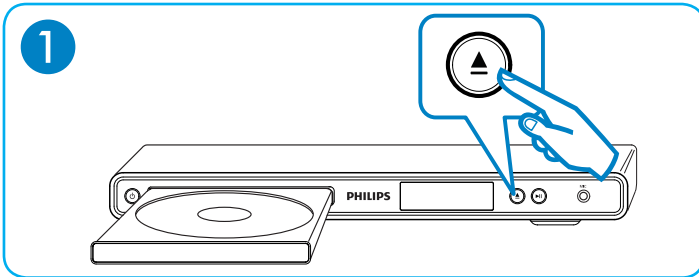

3

Register your product and get support at
www.philips.com/welcome

DVP3310K

Warning

- Risk of overheating! Never install the DVD player in a confined space. Always leave a space of at least four inches around the DVD player for ventilation. Ensure the curtains or other objects never cover the ventilation slots on the DVD player.
- Never place the DVD player, remote control or batteries near naked flames or other heat sources, including direct sunlight.
- Only use this DVD player indoors. Keep this DVD player away from water, moisture and liquid-filled objects.
- Never place this DVD player on other electrical equipment.
- Keep away from this DVD player during lightning storms.
- Where the mains plug or an appliance coupler is used as the disconnect device, the disconnect device shall remain readily operable.
- Visible and invisible laser radiation when open. Avoid exposure to beam.