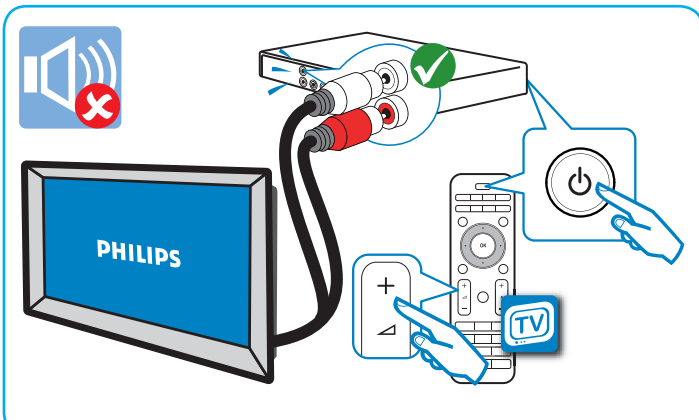

3

Register your product and get support at
www.philips.com/welcome

DVP3310K

Warning

- Risk of overheating! Never install the DVD player in a confined space. Always leave a space of at least four inches around the DVD player for ventilation. Ensure the curtains or other objects never cover the ventilation slots on the DVD player.
- Never place the DVD player, remote control or batteries near naked flames or other heat sources, including direct sunlight.
- Only use this DVD player indoors. Keep this DVD player away from water, moisture and liquid-filled objects.
- Never place this DVD player on other electrical equipment.
- Keep away from this DVD player during lightning storms.
- Where the mains plug or an appliance coupler is used as the disconnect device, the disconnect device shall remain readily operable.
- Visible and invisible laser radiation when open. Avoid exposure to beam.

警告

- 小心过热! 切勿将DVD播放机安装在封闭空间内。始终在DVD播放机周围留出至少4英寸的空间以便通风。确保窗帘或其它物体不会遮挡DVD播放机上的通风槽。
- 切勿将DVD播放机、遥控器或电池放在明火或其它热源(包括直射的阳光)附近。
- 仅在室内使用此DVD播放机。让此DVD播放机远离水、湿气和盛有液体的物体。
- 切勿将此DVD播放机放在其它电子设备上面。
- 雷电天气期间, 请远离此DVD播放机。
- 将电源插头或设备耦合器用作断电设备时, 该断电设备应可以随时使用。
- 该设备打开时, 存在可见及不可见的激光辐射。避免直视激光束。