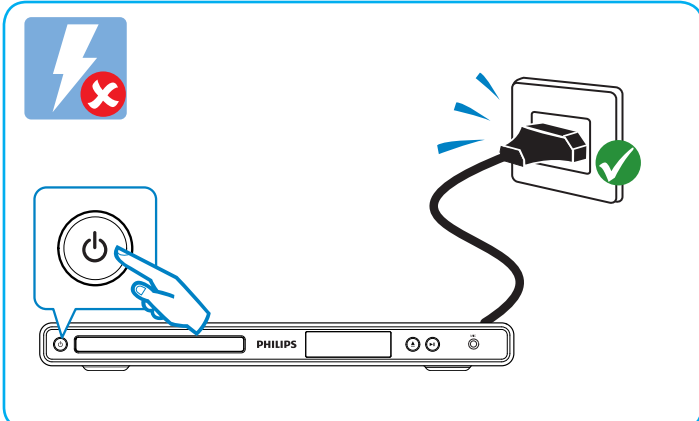

3

Register your product and get support at
www.philips.com/welcome

DVP3310K

Warning

- Risk of overheating! Never install the DVD player in a confined space. Always leave a space of at least four inches around the DVD player for ventilation. Ensure the curtains or other objects never cover the ventilation slots on the DVD player.
- Never place the DVD player, remote control or batteries near naked flames or other heat sources, including direct sunlight.
- Only use this DVD player indoors. Keep this DVD player away from water, moisture and liquid-filled objects.
- Never place this DVD player on other electrical equipment.
- Keep away from this DVD player during lightning storms.
- Where the mains plug or an appliance coupler is used as the disconnect device, the disconnect device shall remain readily operable.
- Visible and invisible laser radiation when open. Avoid exposure to beam.

警告

- 小心过热! 切勿将DVD播放机安装在封闭空间内。始终在DVD播放机周围留出至少4英寸的空间以便通风。确保窗帘或其它物体不会遮挡DVD播放机上的通风槽。
- 切勿将DVD播放机、遥控器或电池放在明火或其它热源(包括直射的阳光)附近。
- 仅在室内使用此DVD播放机。让此DVD播放机远离水、湿气和盛有液体的物体。
- 切勿将此DVD播放机放在其它电子设备上面。
- 雷电天气期间, 请远离此DVD播放机。
- 将电源插头或设备耦合器用作断电设备时, 该断电设备应可以随时使用。
- 该设备打开时, 存在可见及不可见的激光辐射。避免直视激光束。