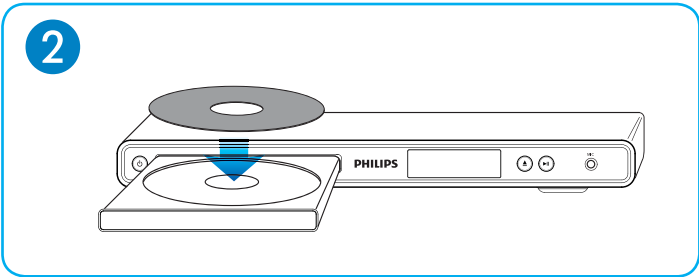

3

Register your product and get support at
www.philips.com/welcome

DVP3310K

Warning

- Risk of overheating! Never install the DVD player in a confined space. Always leave a space of at least four inches around the DVD player for ventilation. Ensure the curtains or other objects never cover the ventilation slots on the DVD player.
- Never place the DVD player, remote control or batteries near naked flames or other heat sources, including direct sunlight.
- Only use this DVD player indoors. Keep this DVD player away from water, moisture and liquid-filled objects.
- Never place this DVD player on other electrical equipment.
- Keep away from this DVD player during lightning storms.
- Where the mains plug or an appliance coupler is used as the disconnect device, the disconnect device shall remain readily operable.
- Visible and invisible laser radiation when open. Avoid exposure to beam.