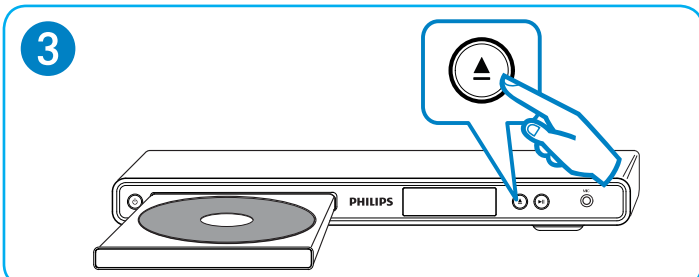

3

Register your product and get support at
www.philips.com/welcome

DVP3310K

Warning

- Risk of overheating! Never install the DVD player in a confined space. Always leave a space of at least four inches around the DVD player for ventilation. Ensure the curtains or other objects never cover the ventilation slots on the DVD player.
- Never place the DVD player, remote control or batteries near naked flames or other heat sources, including direct sunlight.
- Only use this DVD player indoors. Keep this DVD player away from water, moisture and liquid-filled objects.
- Never place this DVD player on other electrical equipment.
- Keep away from this DVD player during lightning storms.
- Where the mains plug or an appliance coupler is used as the disconnect device, the disconnect device shall remain readily operable.
- Visible and invisible laser radiation when open. Avoid exposure to beam.