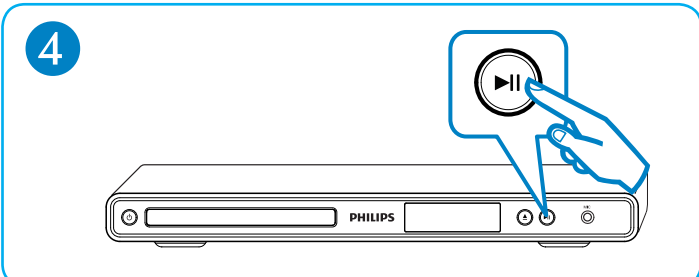

3

Register your product and get support at
www.philips.com/welcome

DVP3310K

Warning

- Risk of overheating! Never install the DVD player in a confined space. Always leave a space of at least four inches around the DVD player for ventilation. Ensure the curtains or other objects never cover the ventilation slots on the DVD player.
- Never place the DVD player, remote control or batteries near naked flames or other heat sources, including direct sunlight.
- Only use this DVD player indoors. Keep this DVD player away from water, moisture and liquid-filled objects.
- Never place this DVD player on other electrical equipment.
- Keep away from this DVD player during lightning storms.
- Where the mains plug or an appliance coupler is used as the disconnect device, the disconnect device shall remain readily operable.
- Visible and invisible laser radiation when open. Avoid exposure to beam.