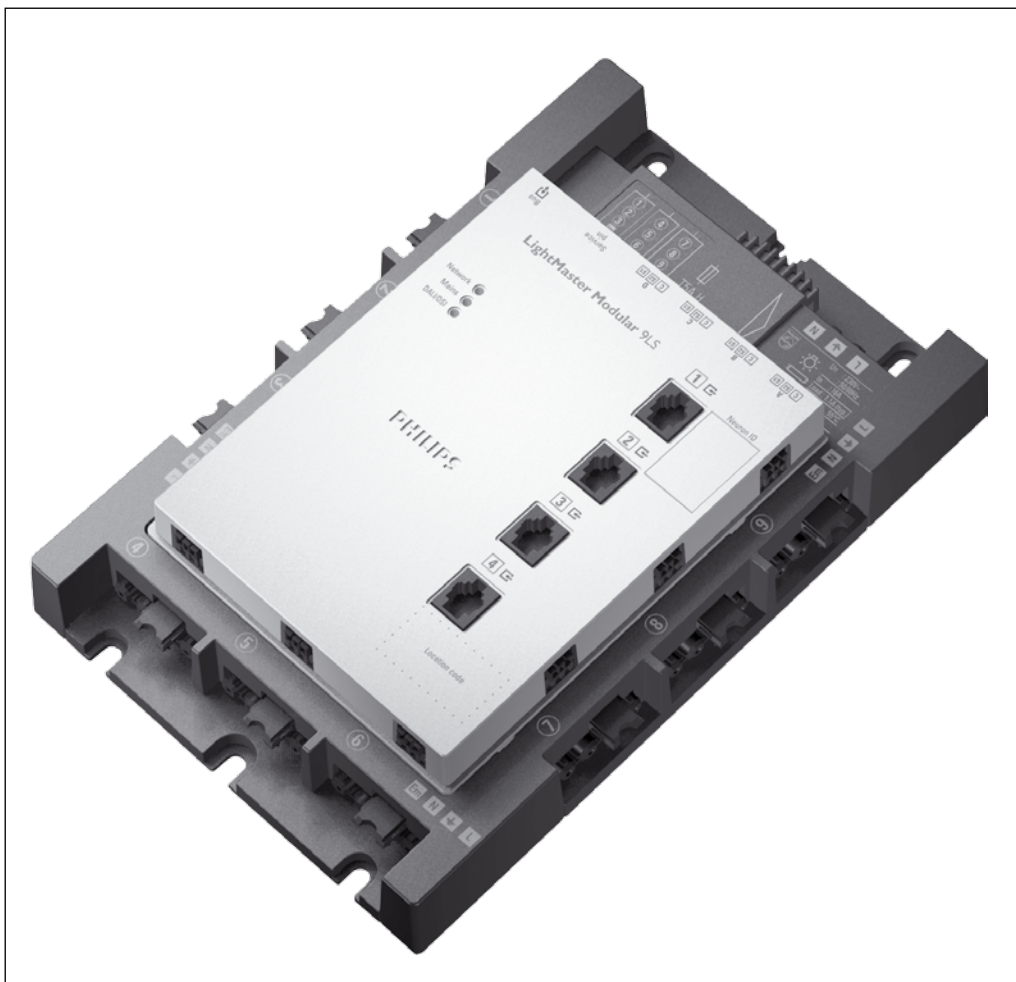

LRC5913, LRC5914, LRC5923, LRC5924, LRC5933, LRC5934, LRC5944, LightMaster Modular 9LS Controllers

Installation instructions

Instructions de montage
Montageanleitung
Montage instructie
Istruzioni di montaggio

Instrucciones de montaje
Instruções de montagem
Monteringsinstruktioner
Monteringsvejledning

Kokoonpano- ja kiinnitysohjeet
Montaj yönergəsi
Οδηγίες συναρμολόγησης
Instrukcja montazu

PHILIPS