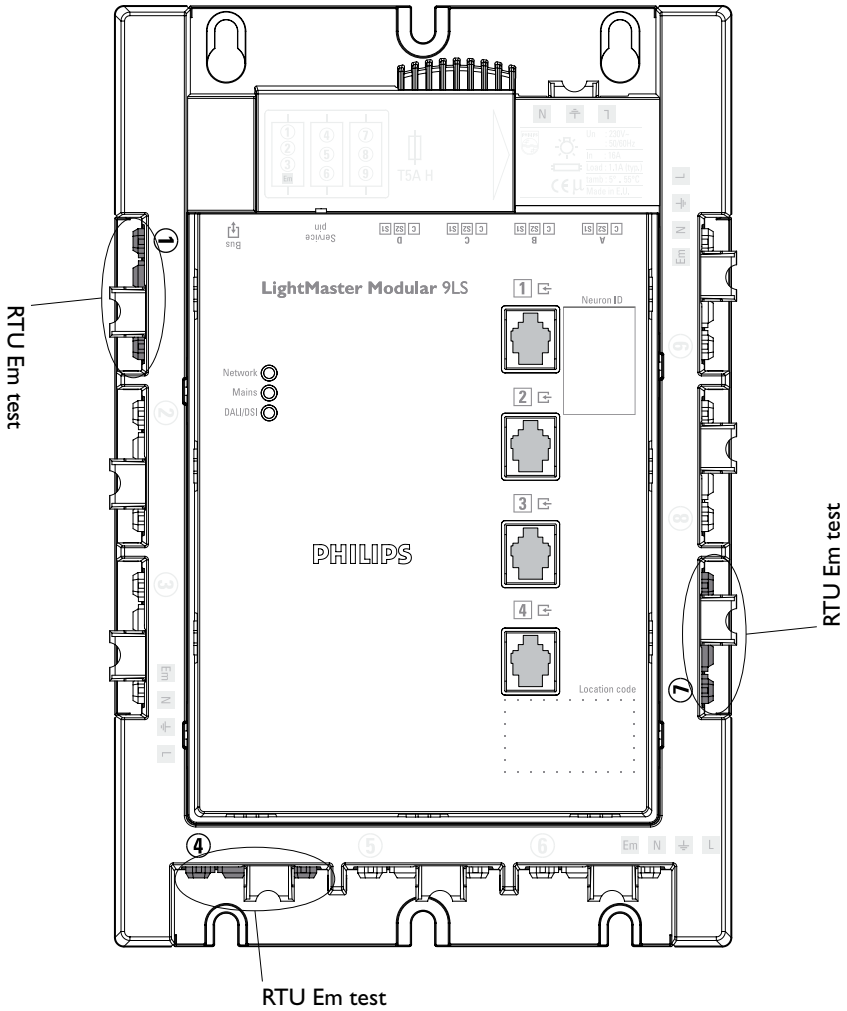

### Telejack connectors

Pin/core	Colour wire	Function
1	White	12VDC
2	Black	GND
3	Red	5VDC
4	Green	 LS
5	Yellow	 IR
6	Blue	 MD

# Only for RTU

LRC5914, LRC5924, LRC5934, LRC5944: Em test