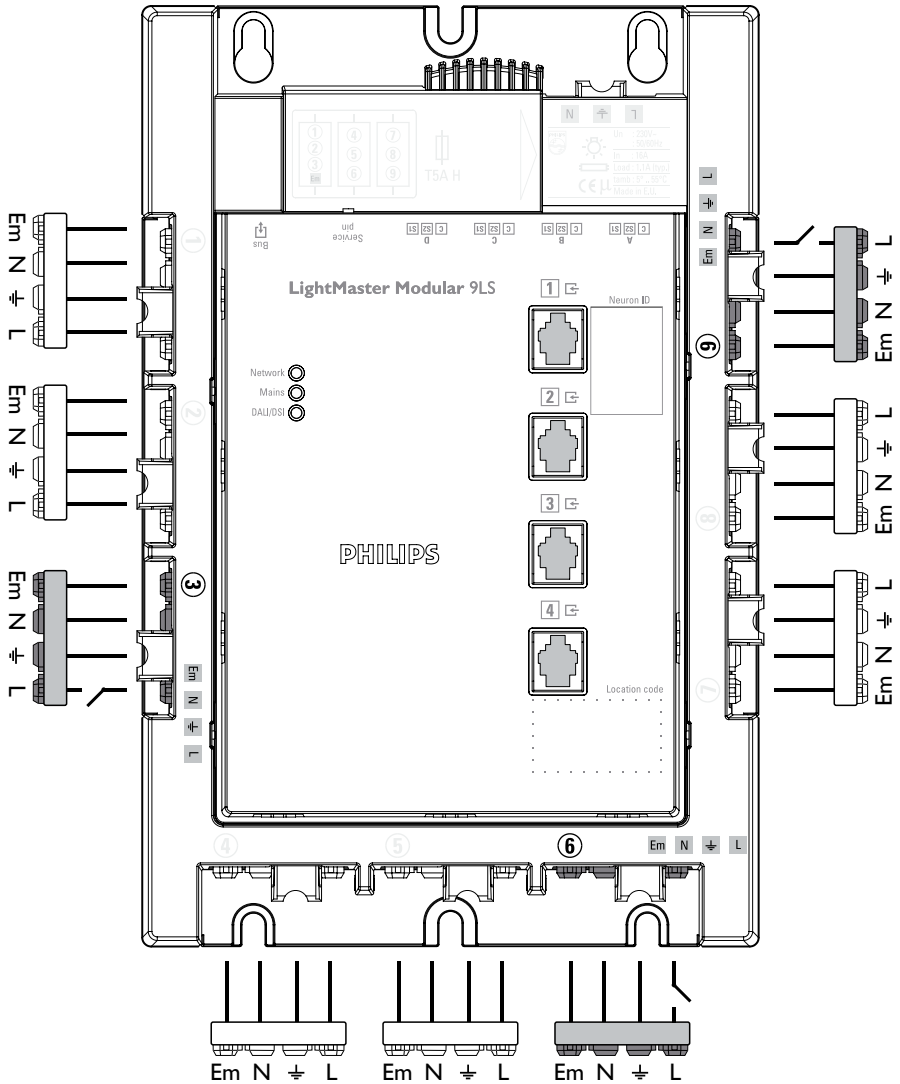

Only for LRC5944

3 configurable outputs