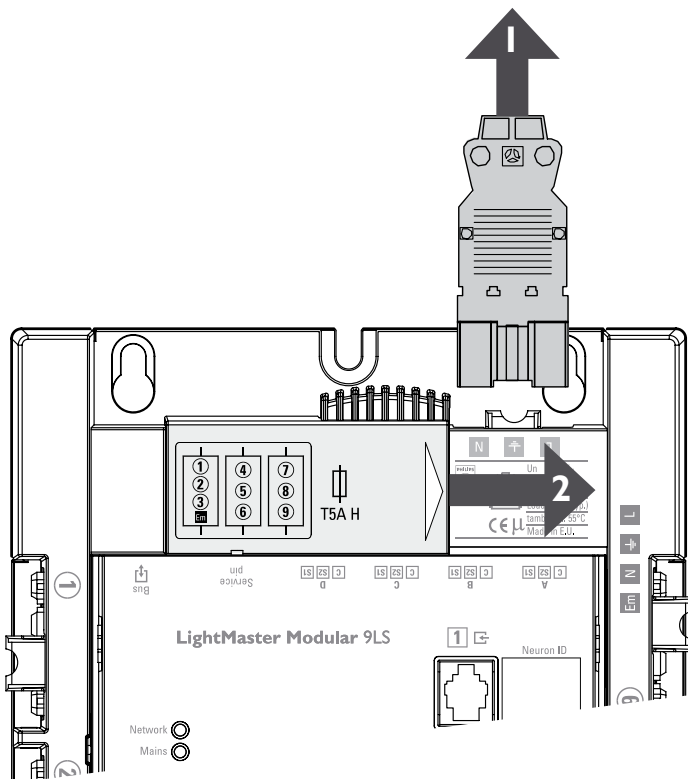

### Telejack connectors

Pin/core	Colour wire	Function
1	White	12VDC
2	Black	GND
3	Red	5VDC
4	Green	 LS
5	Yellow	 IR
6	Blue	 MD

# Only for RTU

LRC5914, LRC5924, LRC5934, LRC5944: Em test

# Only for LRC5944

3 configurable outputs

3222 636 41052

10/2006

Printed in EU

Data subject to change

<http://www.philips.com/lightingcontrols>

<http://www.philips.com/lightingcontrols>