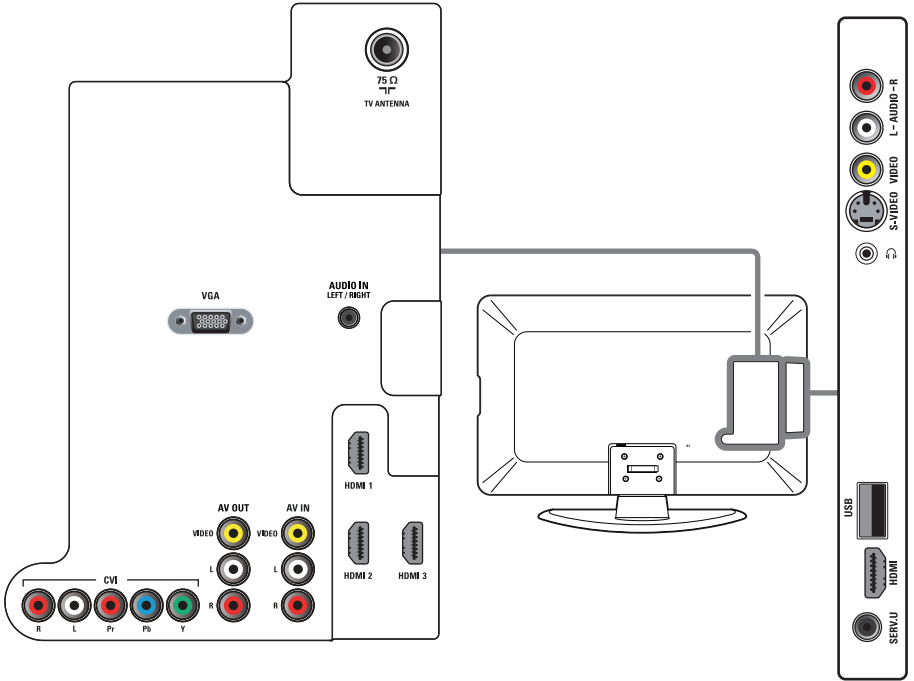

Start

PHILIPS

1

2

3

HDMI	
☆☆☆☆	
YPbPr & AUDIO L/R	
☆☆☆	
S-VIDEO & AUDIO L/R	
☆☆	

AUDIO L/R & VIDEO IN	
☆☆	

*