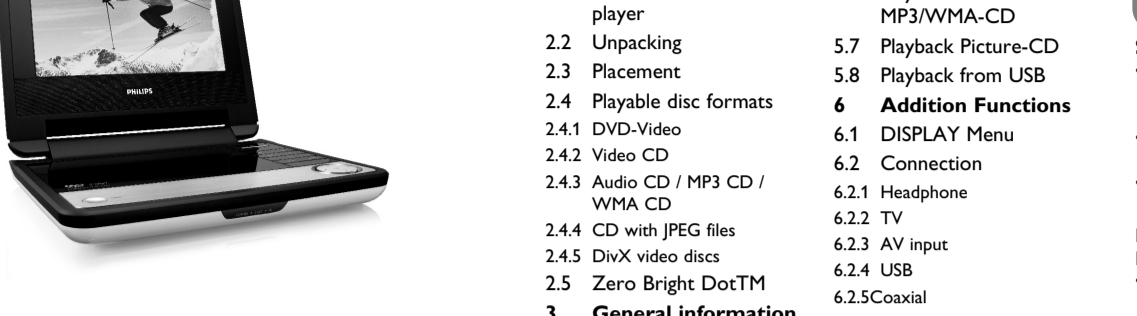

User manual
Guide utilisateur
Manual de usuario
Benutzerhandbuch

1 Control elements and functional components
1.1 Main unit controls
1.2 Front of player
1.3 Right of player
1.4 Back of the player
1.5 Remote Control
1.6 Power Control
2 Introduction
2.1 Your portable DVD player
2.2 Unpacking
2.3 Placement
2.4 Playback disc formats
2.5 Video CDs
2.6 Audio CD / MP3 CD / WMA CD
2.7 DVD-Video
2.8 DVD info discs
2.9 Zero Bright Dot™
3 General Information
3.1 Power Sources
3.2 Safety and maintenance
3.3 Hearing safety
3.4 Charging the units
3.5 Troubleshooting
3.6 Technical data

PHILIPS

1 Control elements and functional components

- 1.1 Main unit controls (see figure 1)
  1.2 OPEN Display MENU page
  1.3 HENI Display MENU page
  1.4 VOL +/- Volume control
  1.5 DISPLAY Skip to previous chapter, track or title
  1.6 SUBTITLE Subtitle language selector
  1.7 RETURN For VCD menu page
  1.8 A-B Repeat to repeat or loop a sequence in a title
  1.9 SETUP menu
  1.10 OPTION Additional functions
  1.11 AUDIO language selector
  1.12 ZOOM Infrared video image

1.4 Right of player (see figure 1)
1.5 PHONO IN
1.6 AV OUT
1.7 AV IN
1.8 USB
1.9 COAXIAL
1.10 DC IN
1.11 BACK of the player (see figure 1)
1.12 Reset

1.3 Front of player (see figure 1)
1.6 POWER/IRCH
1.7 PHONO IN
1.8 AV OUT
1.9 AV IN
1.10 USB
1.11 COAXIAL
1.12 DC IN
1.13 BACK of the player (see figure 1)
1.14 Reset

1.27 PHONO IN
1.28 AV OUT
1.29 AV IN
1.30 USB
1.31 COAXIAL
1.32 DC IN
1.33 BACK of the player (see figure 1)
1.34 Reset

1.47 PHONO IN
1.48 AV OUT
1.49 AV IN
1.50 USB
1.51 COAXIAL
1.52 DC IN
1.53 BACK of the player (see figure 1)
1.54 Reset

1.67 PHONO IN
1.68 AV OUT
1.69 AV IN
1.70 USB
1.71 COAXIAL
1.72 DC IN
1.73 BACK of the player (see figure 1)
1.74 Reset

1.87 PHONO IN
1.88 AV OUT
1.89 AV IN
1.90 USB
1.91 COAXIAL
1.92 DC IN
1.93 BACK of the player (see figure 1)
1.94 Reset

1.107 PHONO IN
1.108 AV OUT
1.109 AV IN
1.110 USB
1.111 COAXIAL
1.112 DC IN
1.113 BACK of the player (see figure 1)
1.114 Reset

1.127 PHONO IN
1.128 AV OUT
1.129 AV IN
1.130 USB
1.131 COAXIAL
1.132 DC IN
1.133 BACK of the player (see figure 1)
1.134 Reset

1.147 PHONO IN
1.148 AV OUT
1.149 AV IN
1.150 USB
1.151 COAXIAL
1.152 DC IN
1.153 BACK of the player (see figure 1)
1.154 Reset

1.167 PHONO IN
1.168 AV OUT
1.169 AV IN
1.170 USB
1.171 COAXIAL
1.172 DC IN
1.173 BACK of the player (see figure 1)
1.174 Reset

1.187 PHONO IN
1.188 AV OUT
1.189 AV IN
1.190 USB
1.191 COAXIAL
1.192 DC IN
1.193 BACK of the player (see figure 1)
1.194 Reset

1.207 PHONO IN
1.208 AV OUT
1.209 AV IN
1.210 USB
1.211 COAXIAL
1.212 DC IN
1.213 BACK of the player (see figure 1)
1.214 Reset

3 General information
3.1 Power Sources
3.2 Safety and maintenance
3.3 Hearing safety
3.4 Charging the units
3.5 Troubleshooting
3.6 Technical data

3.1 Power Sources
This unit operates on a supplied AC adaptor, car adaptor, or a rechargeable battery pack.

3.2 Safety and maintenance
Do not disassemble the unit for laser rays are dangerous to eyes.

3.3 Hearing safety
Using headphones at a high volume can impair your hearing.

3.4 Charging the units
Charging units with a power source other than the supplied AC adaptor.

3.5 Troubleshooting
If the unit does not work, check the power source and connections.

3.6 Technical data
Dimensions, weight, and power consumption specifications.

3.7 Power Sources
This unit operates on a supplied AC adaptor, car adaptor, or a rechargeable battery pack.

3.8 Safety and maintenance
Do not disassemble the unit for laser rays are dangerous to eyes.

3.9 Hearing safety
Using headphones at a high volume can impair your hearing.